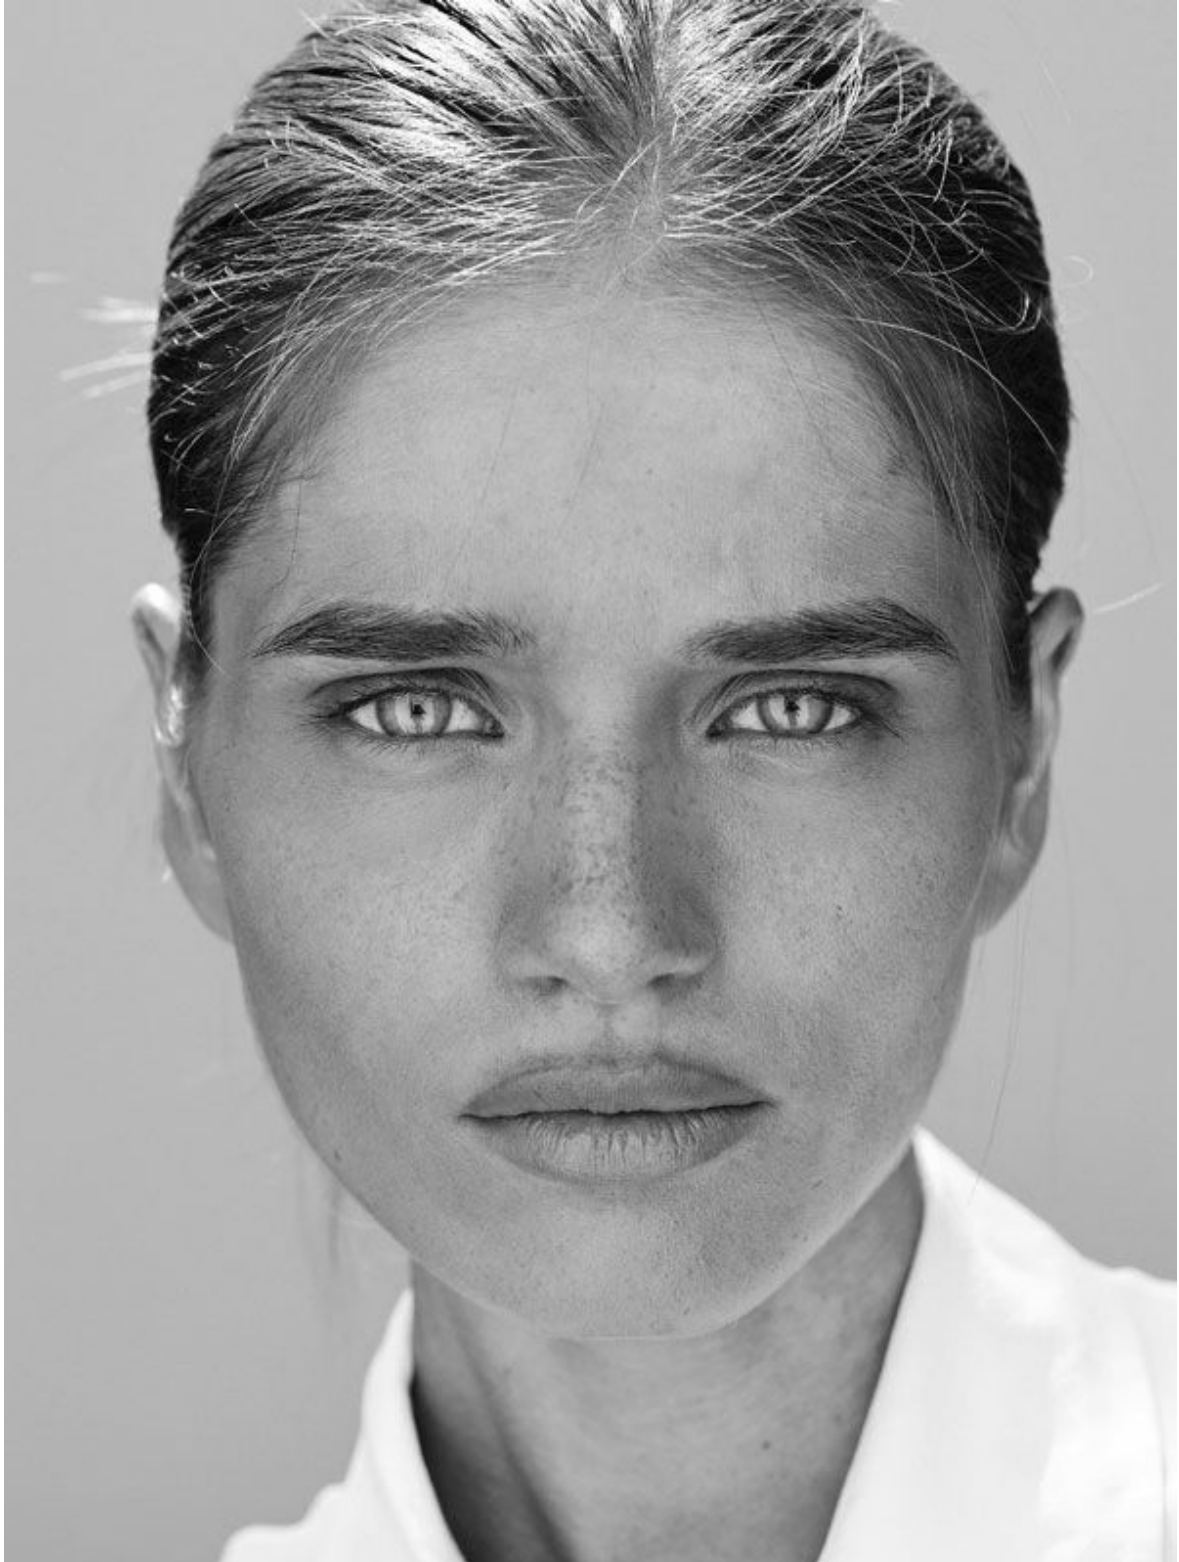

# ELENA PANOVIKOVA

height 5'9.5 · bust 32.5" · waist 23" · hips 35" · dress 36 EU/6 US/8 UK  
shoes size 38.5 EU/7.5 US/5.5 UK · hair light brown · eyes blue-green

# ELENA PANOVIKOVA

height 5'9.5 · bust 32.5" · waist 23" · hips 35" · dress 36 EU/6 US/8 UK  
shoes size 38.5 EU/7.5 US/5.5 UK · hair light brown · eyes blue-green

MGM  
MODELS

MGM  
MODELS